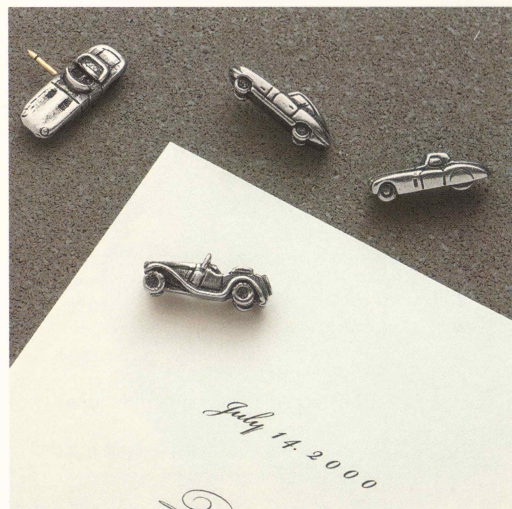

PORTFOLIO
Dark green and black calf skin. Pad and pen holder inside, felt lined. Embossed. Made in USA.
JAG 4650 $95 US/ $187 Can.

LEAPER LETTER OPENER
Polished chrome. Made in USA.
Jag 4277 $80 US/ $169 Can.