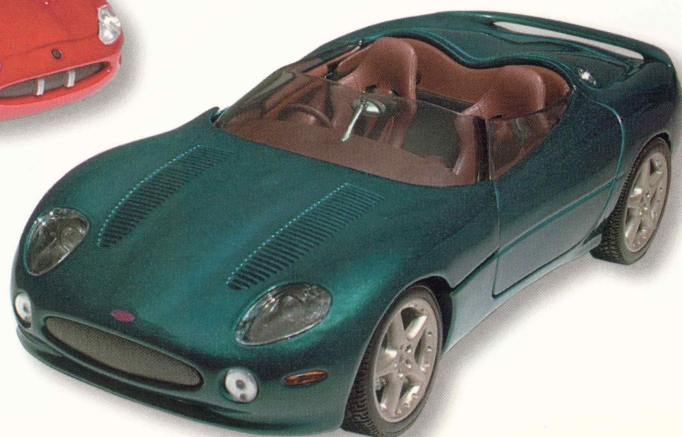

### 1:43 SCALE COLLECTORS SIZE MODELS

By Maisto. 1:43 scale die-cast metal. Imported.  
MARK II Ivory JAG 4684  
S-TYPE Mistral Blue JAG 4683  
\$12 US/ \$22 Can.

### CONTEMPORARY MODEL JAGUARS

By Maisto. 1:18 scale models, die-cast metal.  
Functioning hood, doors, trunks, steering and  
suspension. Imported.

XK8 Blue JMM 3082  
XJ220 Silver JAG 3254  
XK180 Racing Green JAG 4583  
XKR Red JAG 4584  
XK8 Green JAG 3956 (Not shown)  
\$26 US/ \$46 Can.