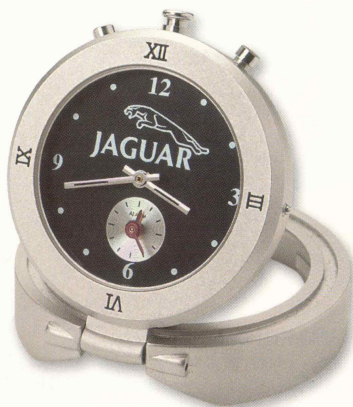

**TOUNSEND CROSS BALLPOINT PEN**  
Jaguar growler on clip.  
JAG 3816 \$105 US/ \$244 Can.

**PAPER WEIGHT**  
Solid metal with brushed finish. Etched Jaguar mark.  
JAG 4680 \$70 US/ \$142 Can.

**A - MATTE/CHROME ALUMINUM BALLPOINT PEN**  
Imported.  
JAG 4672 \$15 US/ \$22 Can.

**B - ROSEWOOD BALLPOINT PEN**  
Imported.  
JAG 3342 \$20 US/ \$53 Can.

**COMPACT TRAVEL ALARM CLOCK**  
Brushed metal finish. Soft drawstring carry case. Battery power. Imported.  
JAG 4671 \$48 US/ \$95 Can.