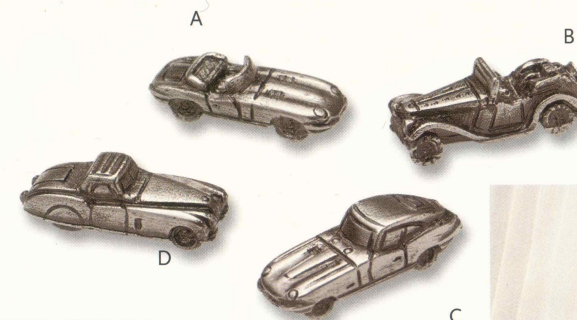

CLASSIC CAR CUFF LINKS

Finely detailed pewter replicas of classic Jaguars. 2 cuff links per set.
$26 US/ $53 Can.
A - XKE Conv. JAG 4679/4
B - SS100 JAG 4679/1
C - XKE Coupe JAG 4679/3
D - XK120 JAG 4679/2