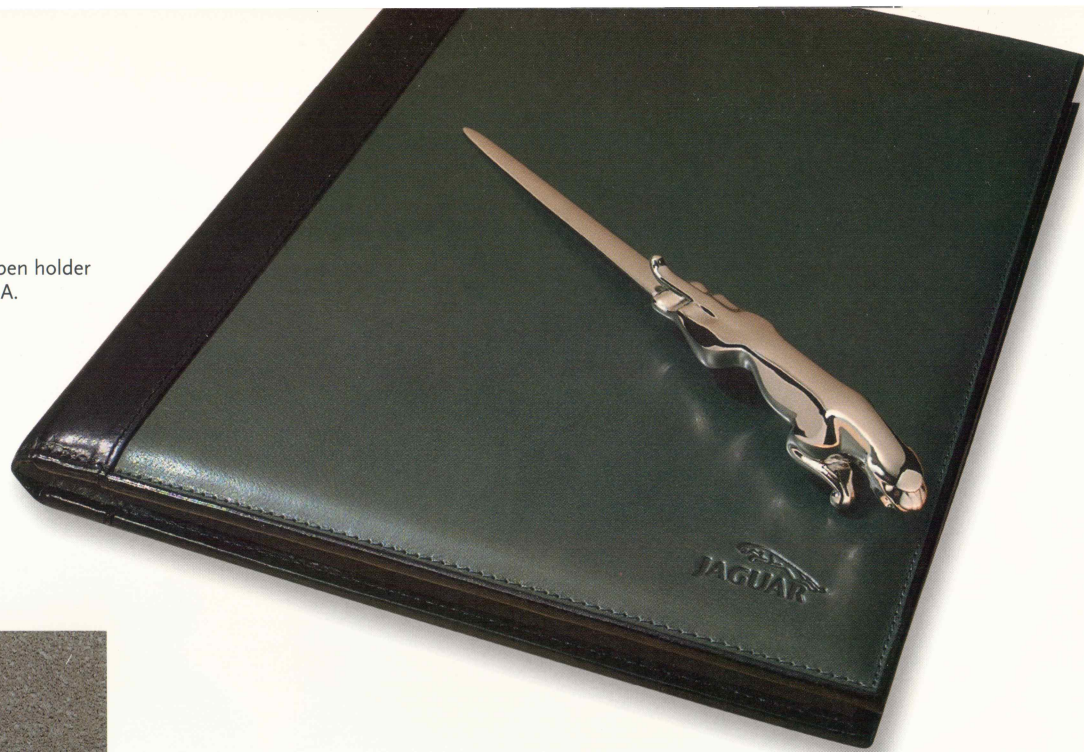

PORTFOLIO
Dark green and black calf skin. Pad and pen holder inside, felt lined. Embossed. Made in USA.
JAG 4650 $95 US/ $187 Can.

LEAPER LETTER OPENER
Polished chrome. Made in USA.
Jag 4277 $80 US/ $169 Can.