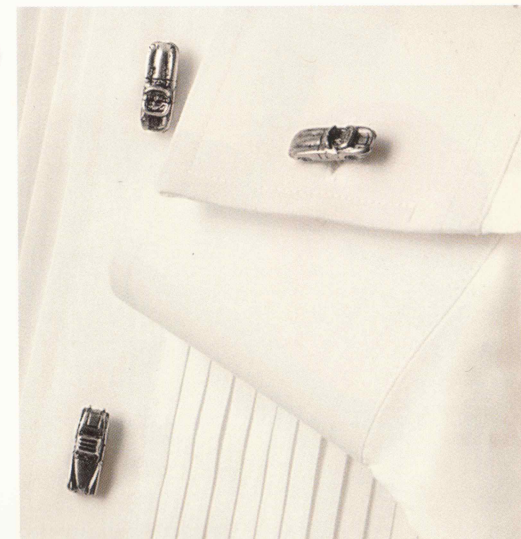

CLASSIC CAR CUFF LINKS

Finely detailed pewter replicas of classic Jaguars. 2 cuff links per set.
$26 US/ $53 Can.
A - XKE Conv. JAG 4679/4
B - SS100 JAG 4679/1
C - XKE Coupe JAG 4679/3
D - XK120 JAG 4679/2