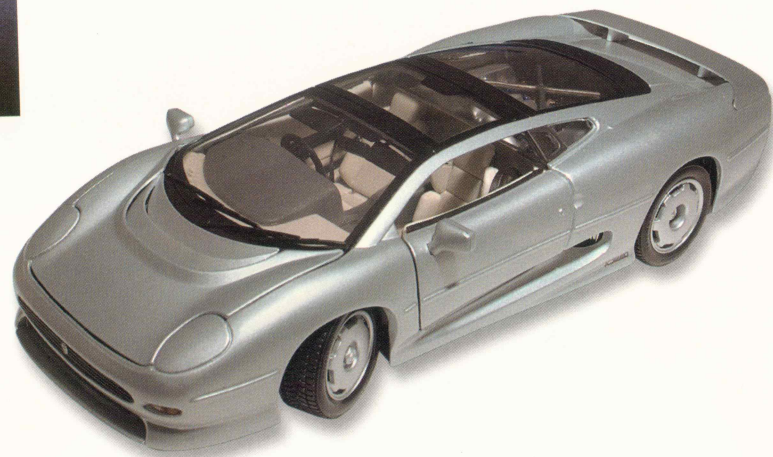

1:43 SCALE COLLECTORS SIZE MODELS

By Maisto. 1:43 scale die-cast metal. Imported.
MARK II Ivory JAG 4684
S-TYPE Mistral Blue JAG 4683
$12 US/ $22 Can.

CONTEMPORARY MODEL JAGUARS

By Maisto. 1:18 scale models, die-cast metal.
Functioning hood, doors, trunks, steering and
suspension. Imported.

XK8 Blue JMM 3082
XJ220 Silver JAG 3254
XK180 Racing Green JAG 4583
XKR Red JAG 4584
XK8 Green JAG 3956 (Not shown)
$26 US/ $46 Can.

JAGUAR TRAVEL

The Jaguar Travel Collection

Designed and manufactured exclusively for Jaguar. Feature dark green ballistic nylon with natural color full grain steerhide trim. Slight variations in leather color are a result of natural tanning process adding a unique quality to each piece.

A - OVERNIGHT BAG
JAG 4466 $435 US/ $675 Can.

B - DUFFLE BAG
Shoulder strap and double handles, exterior zip-
per compartment.
JAG 4467 $275 US/ $430 Can.

C - WHEELED CARRY ON BAG
Telescoping handle, stable wheels, exterior zipper
compartment.
JAG 4465 $445 US/ $690 Can.

D - GARMENT BAG
Four suit garment bag.
JAG 4464 $425 US/ $660 Can.

E - METRO TOTE
Exterior pocket, shoulder length handles. Zippered
top closure, lined with water resistant oxford
nylon.
JAG 4468 $225 US/ $350 Can.

F - LUGGAGE TAG SET
Full grain steerhide, coordinates with Jaguar
Travel Collection, set of two.
JAG 4469 $21 US/ $33 Can.