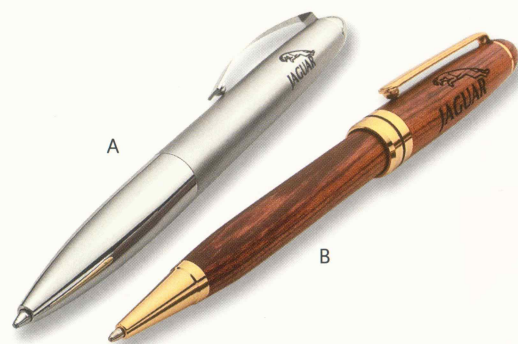

**LEAPER LETTER OPENER**  
Polished chrome. Made in USA.  
Jag 4277 \$80 US/ \$169 Can.

**CLASSIC CAR PUSHPINS**  
Set of 8 pewter replicas of classic Jaguars. Set consists of 2 each - XKE Coupe, XKE Convertible, XK120 and SS100. Highly detailed. Includes coordinated felt lined custom molded metal container.  
JAG 4681 \$30 US/ \$59 Can.

**TOUNSEND CROSS BALLPOINT PEN**  
Jaguar growler on clip.  
JAG 3816 \$105 US/ \$244 Can.

**PAPER WEIGHT**  
Solid metal with brushed finish. Etched Jaguar mark.  
JAG 4680 \$70 US/ \$142 Can.

**A - MATTE/CHROME ALUMINUM BALLPOINT PEN**  
Imported.  
JAG 4672 \$15 US/ \$22 Can.